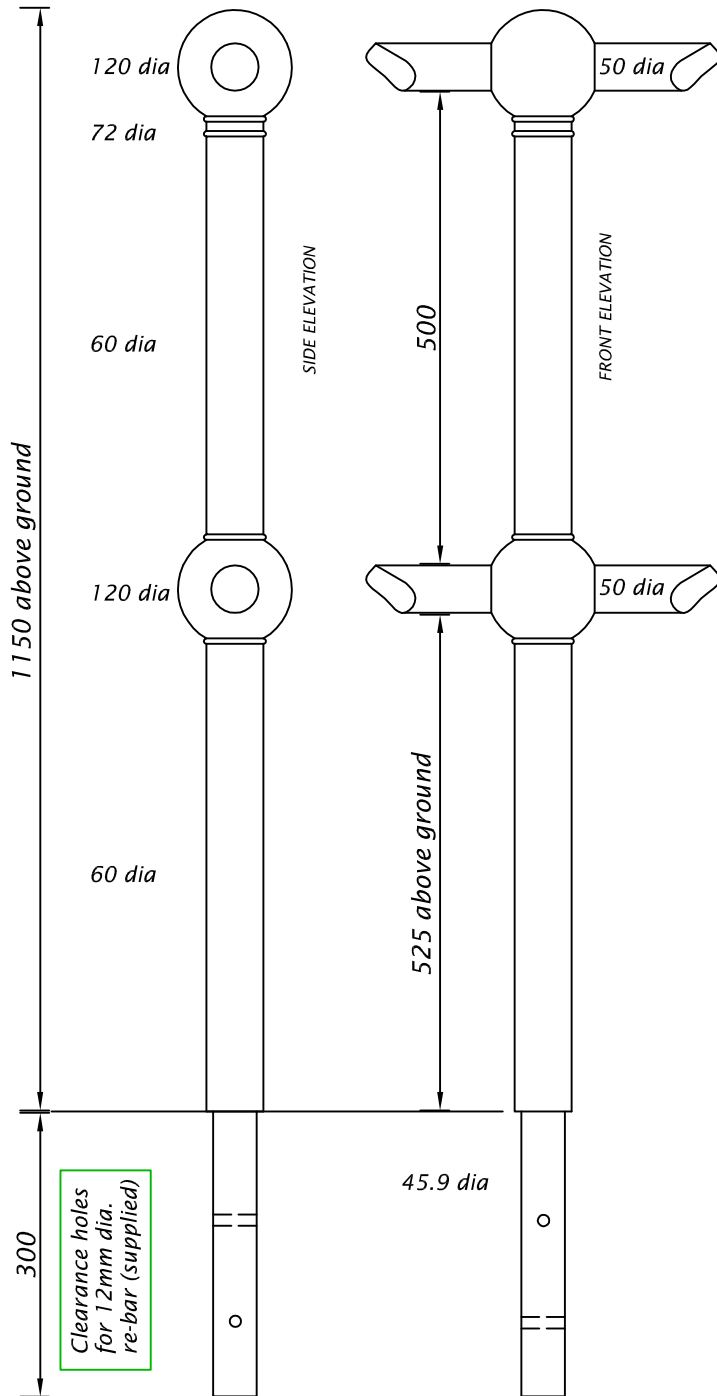

ANGLESEY BOLLARD LTD

Manufacturers & Suppliers of Street, Urban and Park Furniture

Product Code :
ABT-BENLL(PR)-24
 Date :
Mar 2012
 Materials :
Steel / Polyurethane
 Scale :
Not drawn to scale
 All dimensions in millimetres

THE BENLLECH POST & RAIL
 in Endura-Cast™

Registered address : 11 Nant Bychan, Moelfre, Anglesey. LL72 8HE
 Telephone : 01248 410222 ● Facsimile : 01248 410111 ● Mobile : 07920 400772
 E-mail : tony@angleseybollard.com ● Website : www.angleseybollard.com
 Company Reg. No : 5982140 ● VAT Reg. No : 113 4676 29